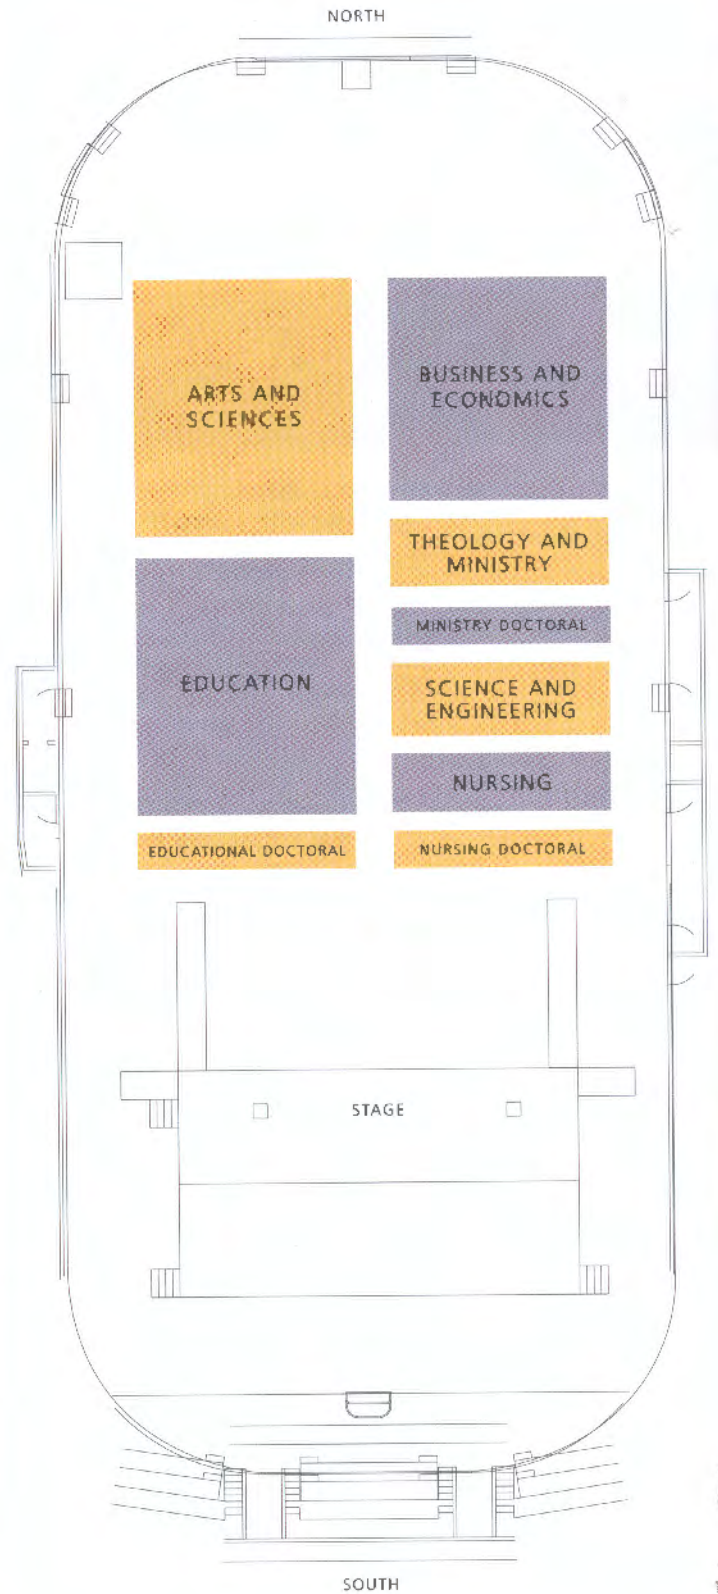

Edith McCormick
Beardall Weller
Multicultural Team Leadership: A Case Study

Chair: Sharon Henderson Callahan, EdD

KEYARENA SEATING CHART

UNDERGRADUATE

GRADUATE

UNIVERSITY GOVERNANCE

UNIVERSITY ADMINISTRATION