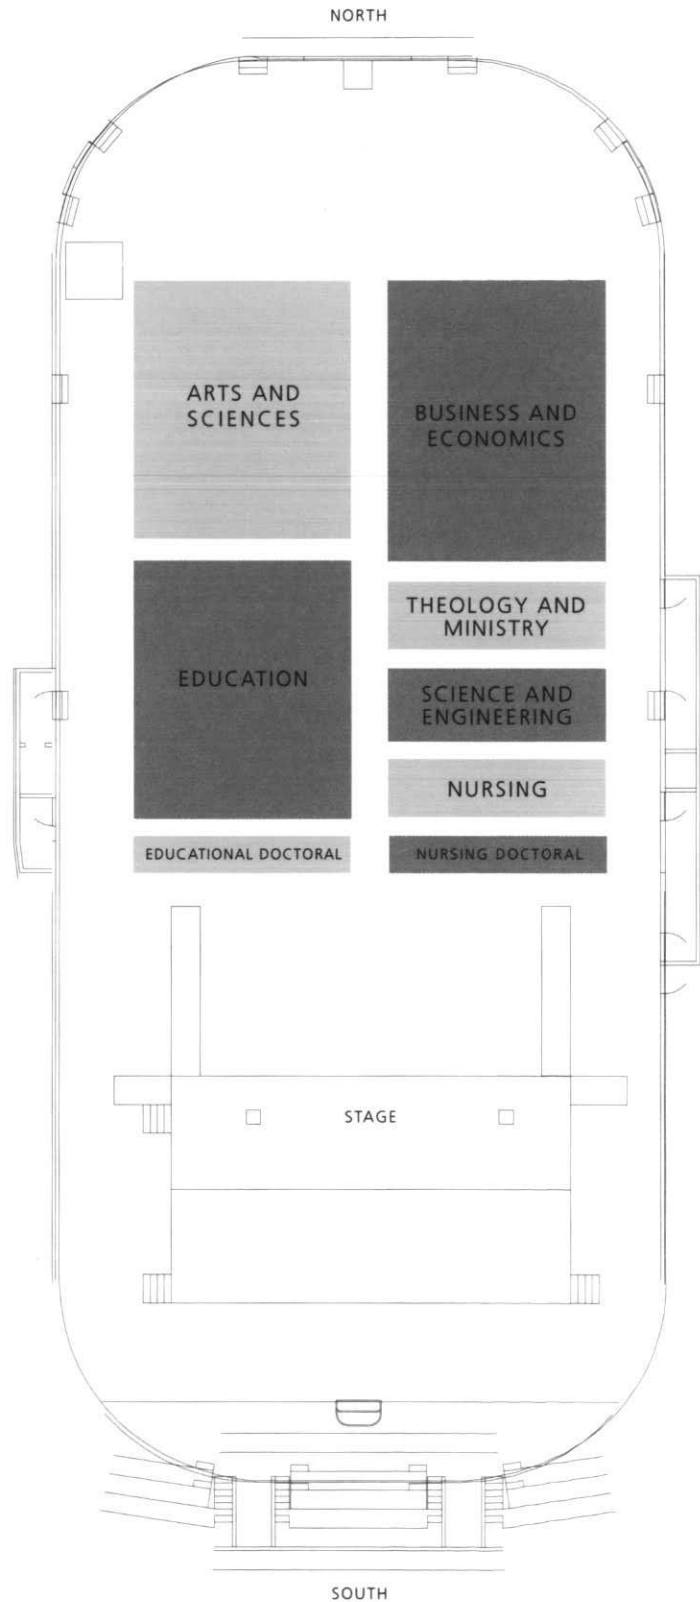

- ### Master of Arts in Pastoral Studies
- Sheila Seitz Connolly
 - Susan Dale Decker
 - Molly Hall Fairchild

KEYARENA SEATING CHART

UNDERGRADUATE

GRADUATE

UNIVERSITY GOVERNANCE

Service during the 2013-2014 academic year