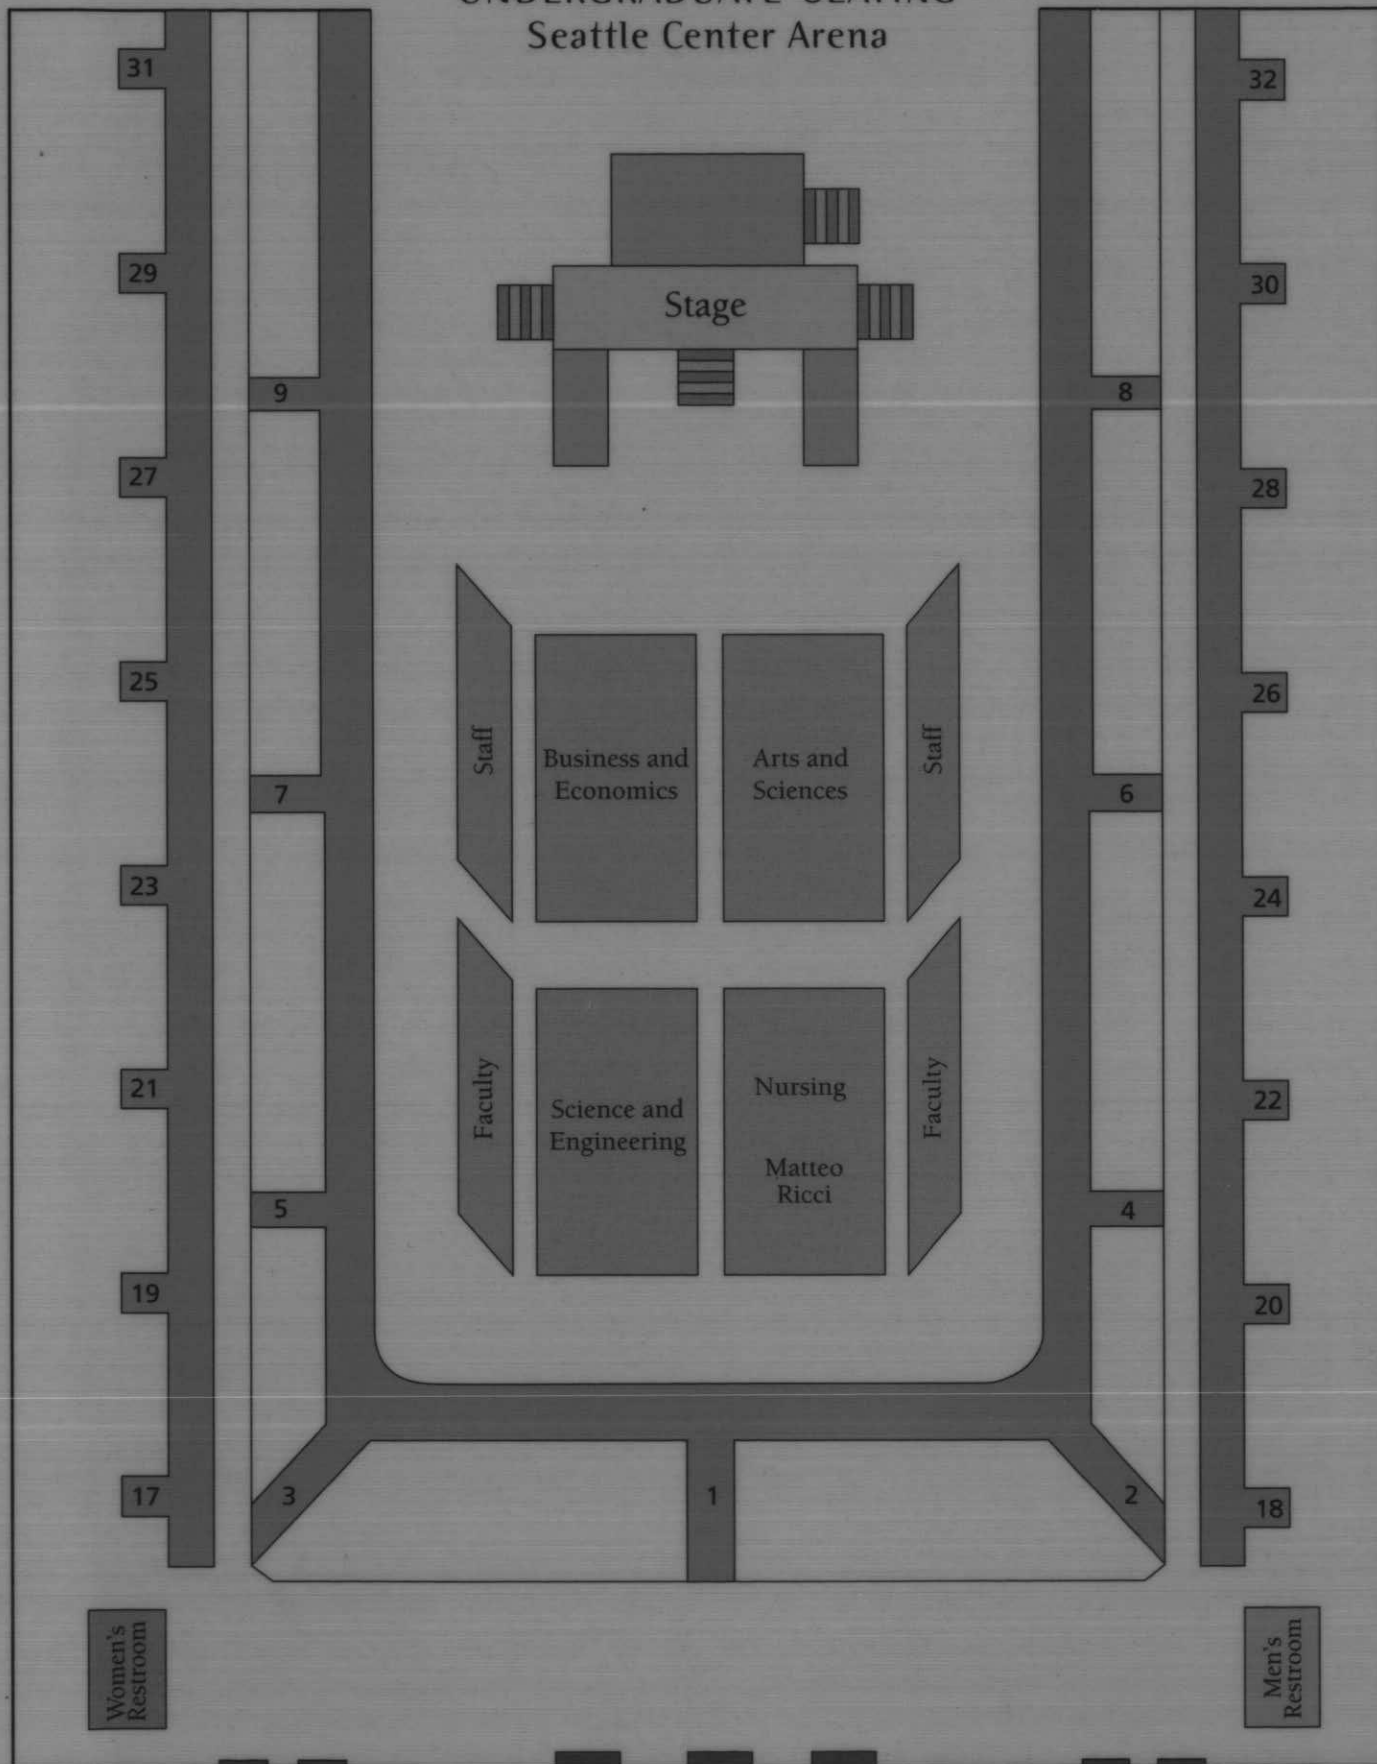

UNDERGRADUATE SEATING Seattle Center Arena